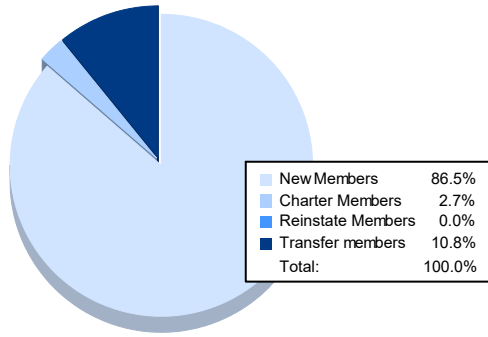

Year	New Clubs	Dropped Clubs	Gain/ Loss Clubs	New Members	Charter Members	Reinstate Members	Transfer Members	Total Member Added	Total Members Dropped	Gain/ Loss Members
2016-2017	0	1	-1	78	1	1	17	97	147	-50
2017-2018	1	0	1	58	34	4	3	99	133	-34
2018-2019	0	0	0	50	5	3	6	64	117	-53
2019-2020	0	2	-2	51	0	0	6	57	109	-52
2020-2021	0	2	-2	32	1	0	4	37	85	-48
<b>Average</b>	<b>0</b>	<b>1</b>	<b>-1</b>	<b>54</b>	<b>8</b>	<b>2</b>	<b>7</b>	<b>71</b>	<b>118</b>	<b>-47</b>

### Membership Composition June 2021 Cumulative